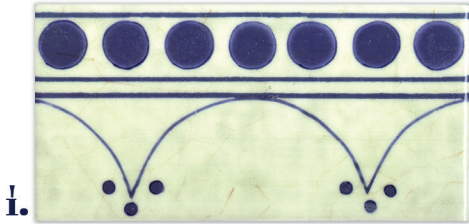

# French Traditional

- a. 6x1 green rope
- b. 6x1 blue rope
- c. man with kite
- d. couple playing
- e. carpenter
- f. boys with pole
- g. man with chest
- h. water maiden
- i. 6x3 blue bell border
- j. corner deco
- k. 2x2 dot(c. - h. available)

\* comes in any size up to 6x6