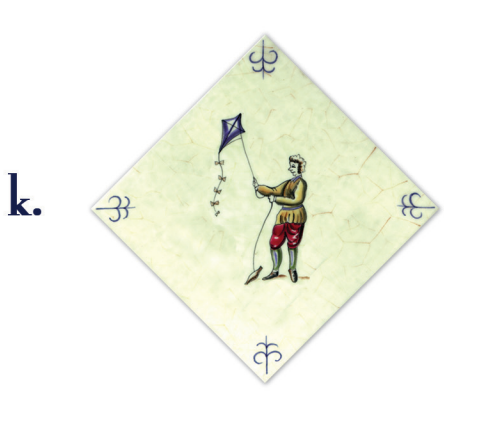

# French Traditional

- a. 6x1 green rope
- b. 6x1 blue rope
- c. man with kite
- d. couple playing
- e. carpenter
- f. boys with pole
- g. man with chest
- h. water maiden
- i. 6x3 blue bell border
- j. corner deco
- k. 2x2 dot(c. - h. available)

\* comes in any size up to 6x6